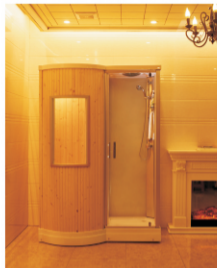

Patented products,counterfeiting not allowed.

Sauna Room

Model: GLS-1596 R/L

Size: 1500X960X2150mm
1800X1200X2150mm

Model: GLS-1596-1 R/L

Size: 1500X960X2150mm
1800X1200X2150mm

Model: GLS-1712F R/L

Size: 1700X1200X2200mm