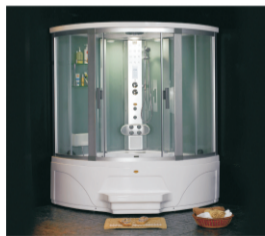

Model: GL-1350
Size: 1350 x 1350 x 2200mm