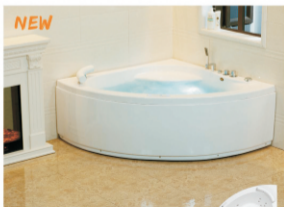

Model:GA-1500N
Size:1500 × 1500 × 670mm